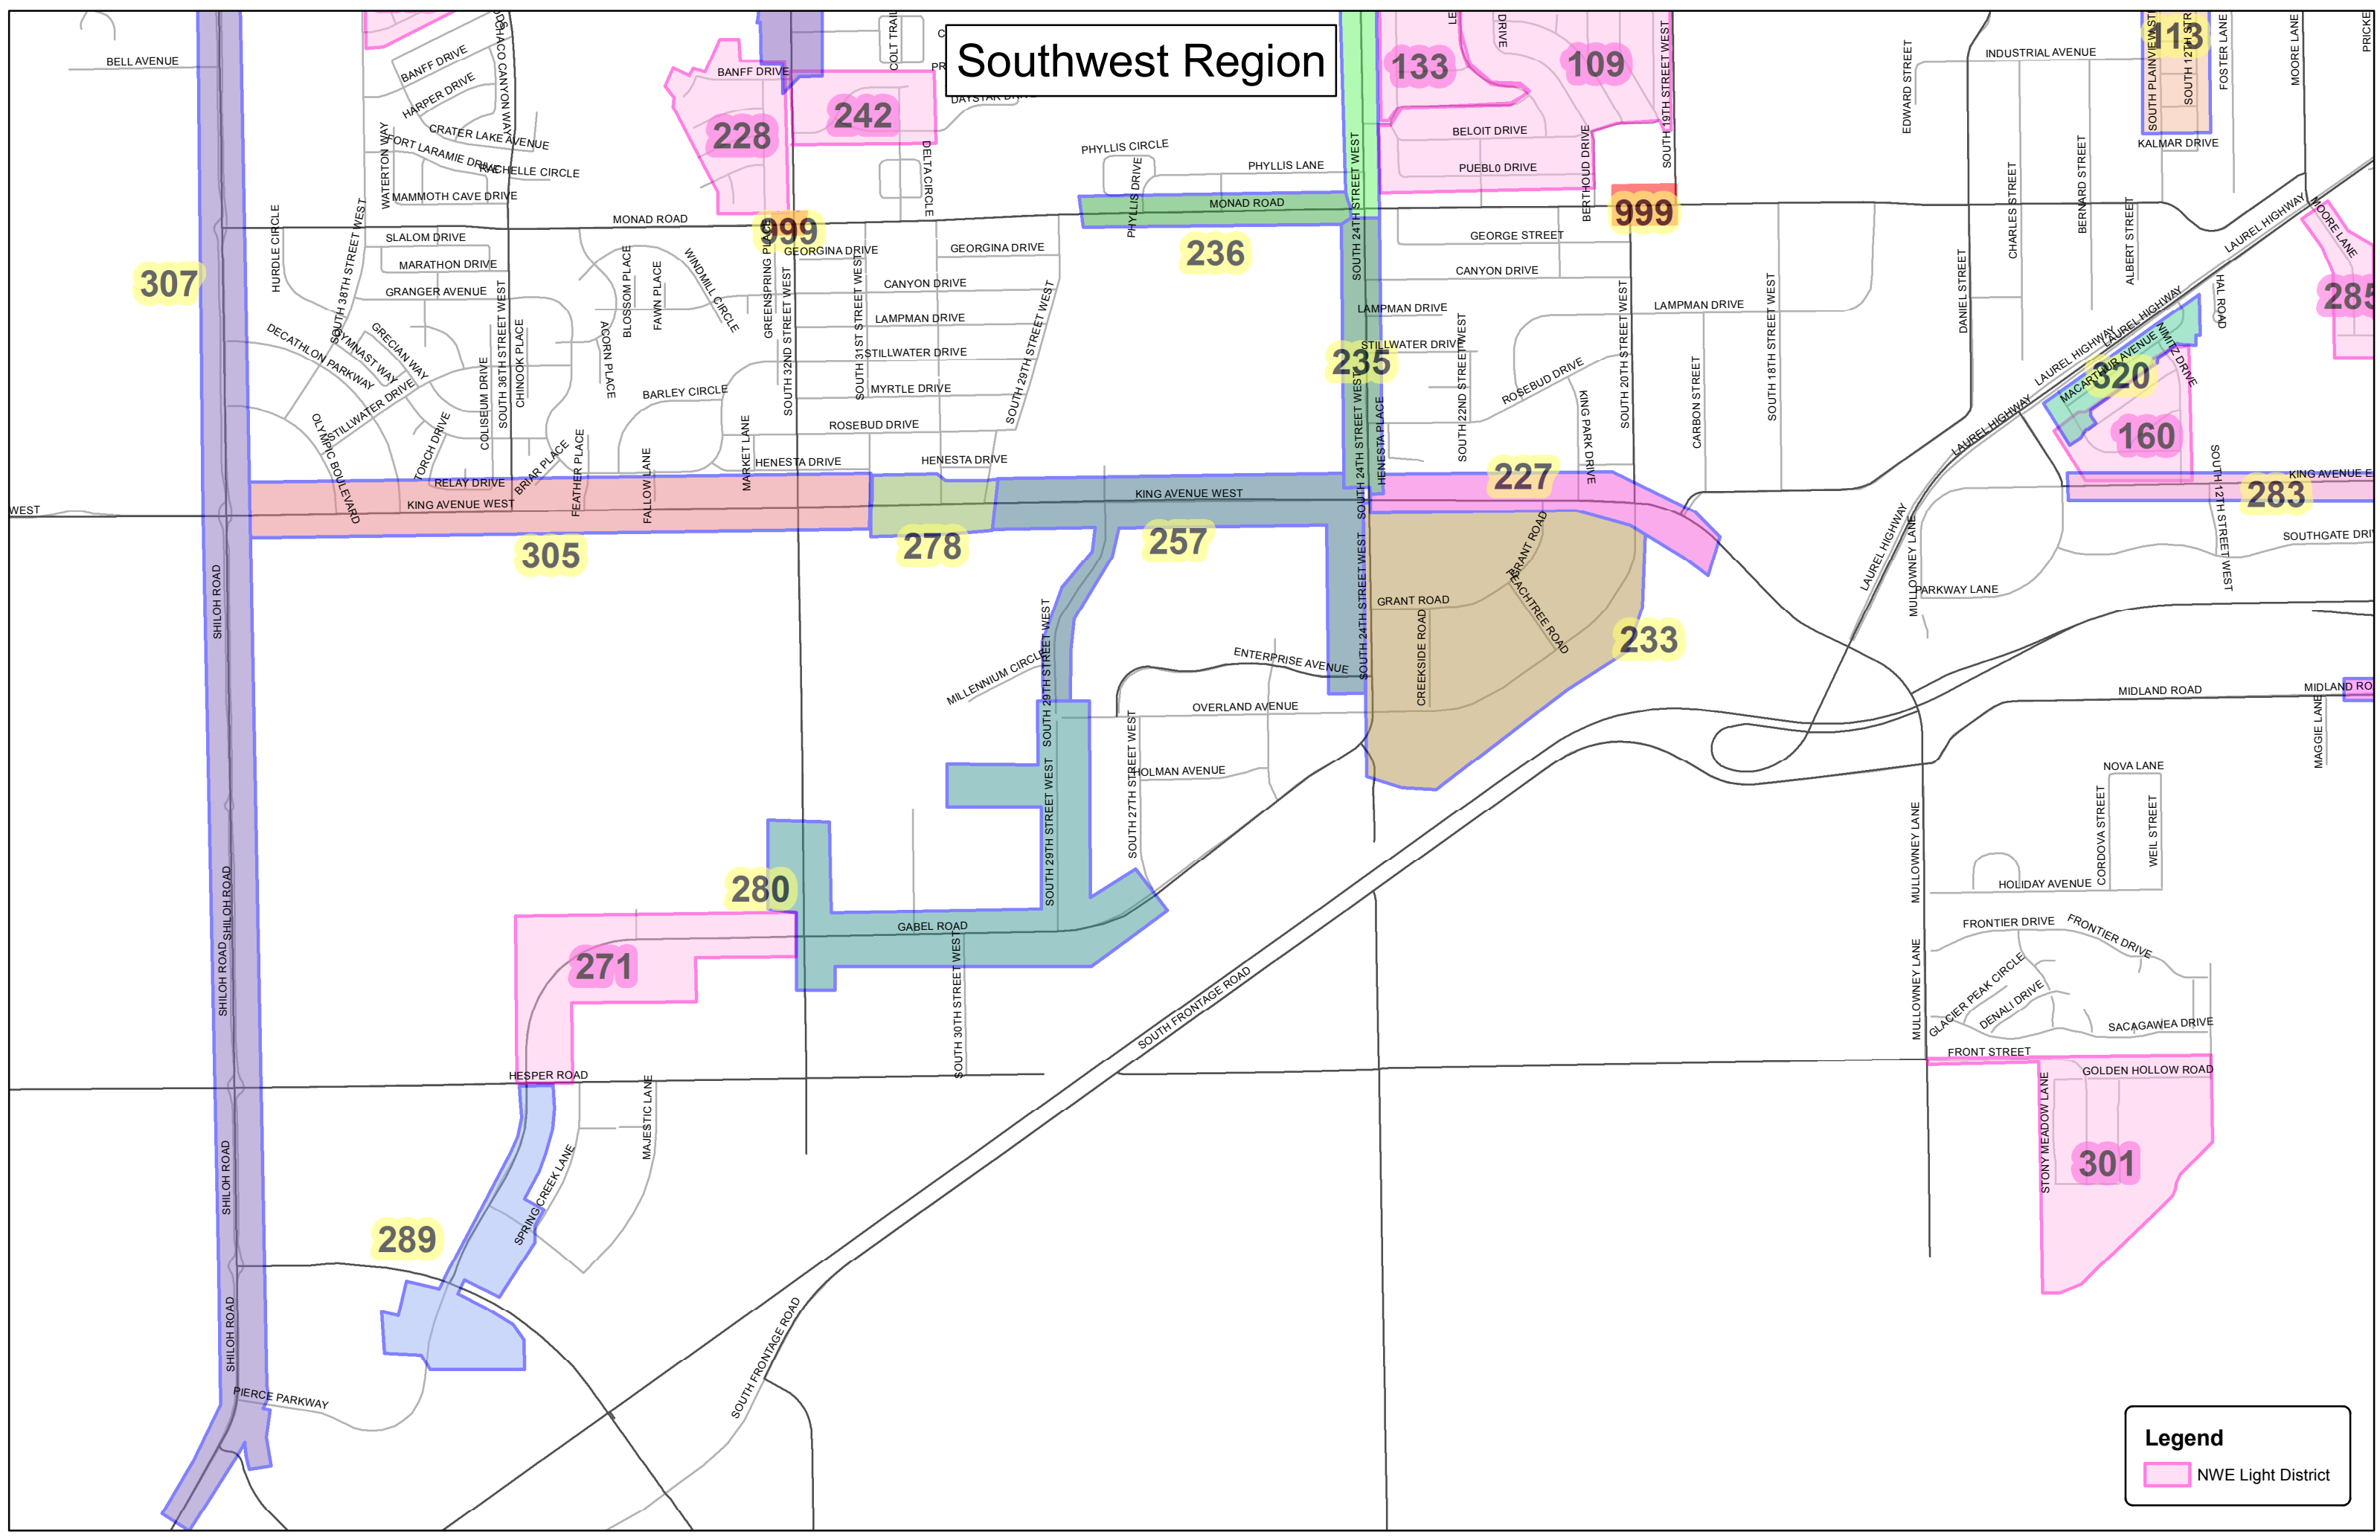

# Southwest Region

**Legend**

- Light pink square: NWE Light District